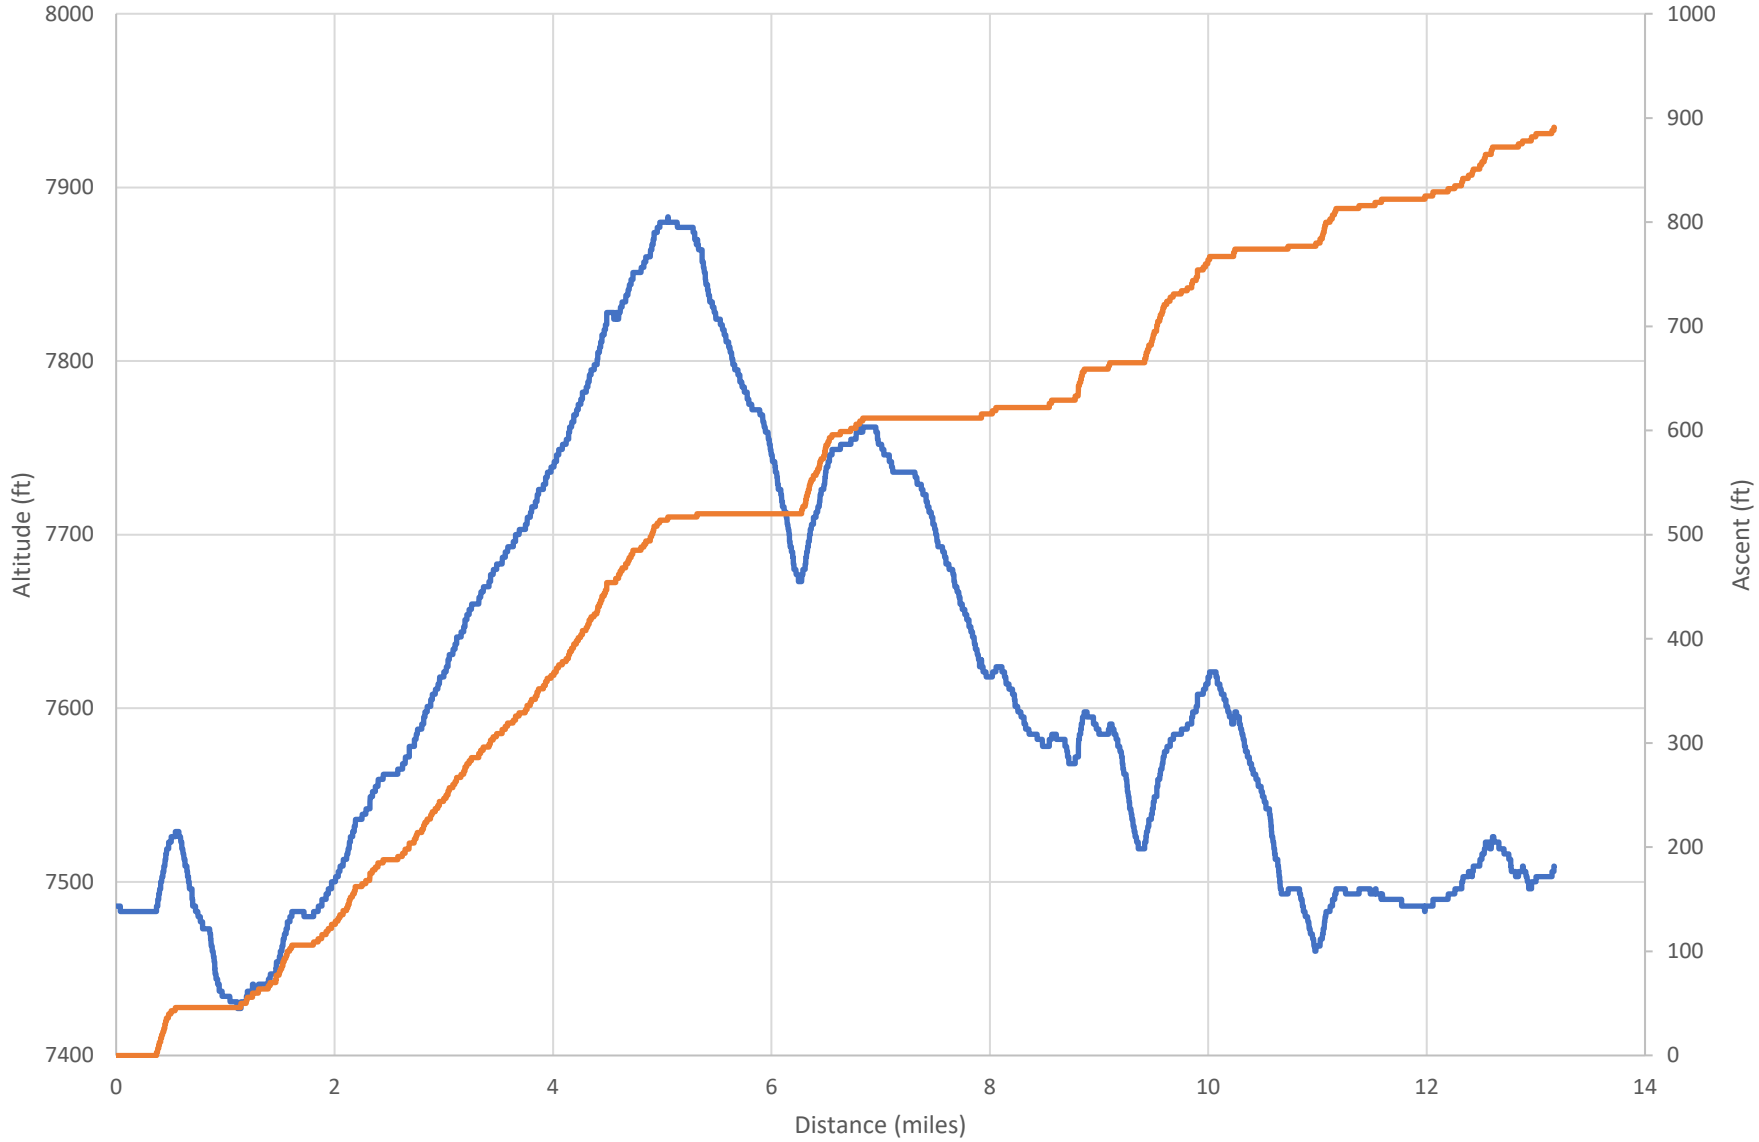

Rocky Mountain 1/2 Marathon

— Altitude — Ascent