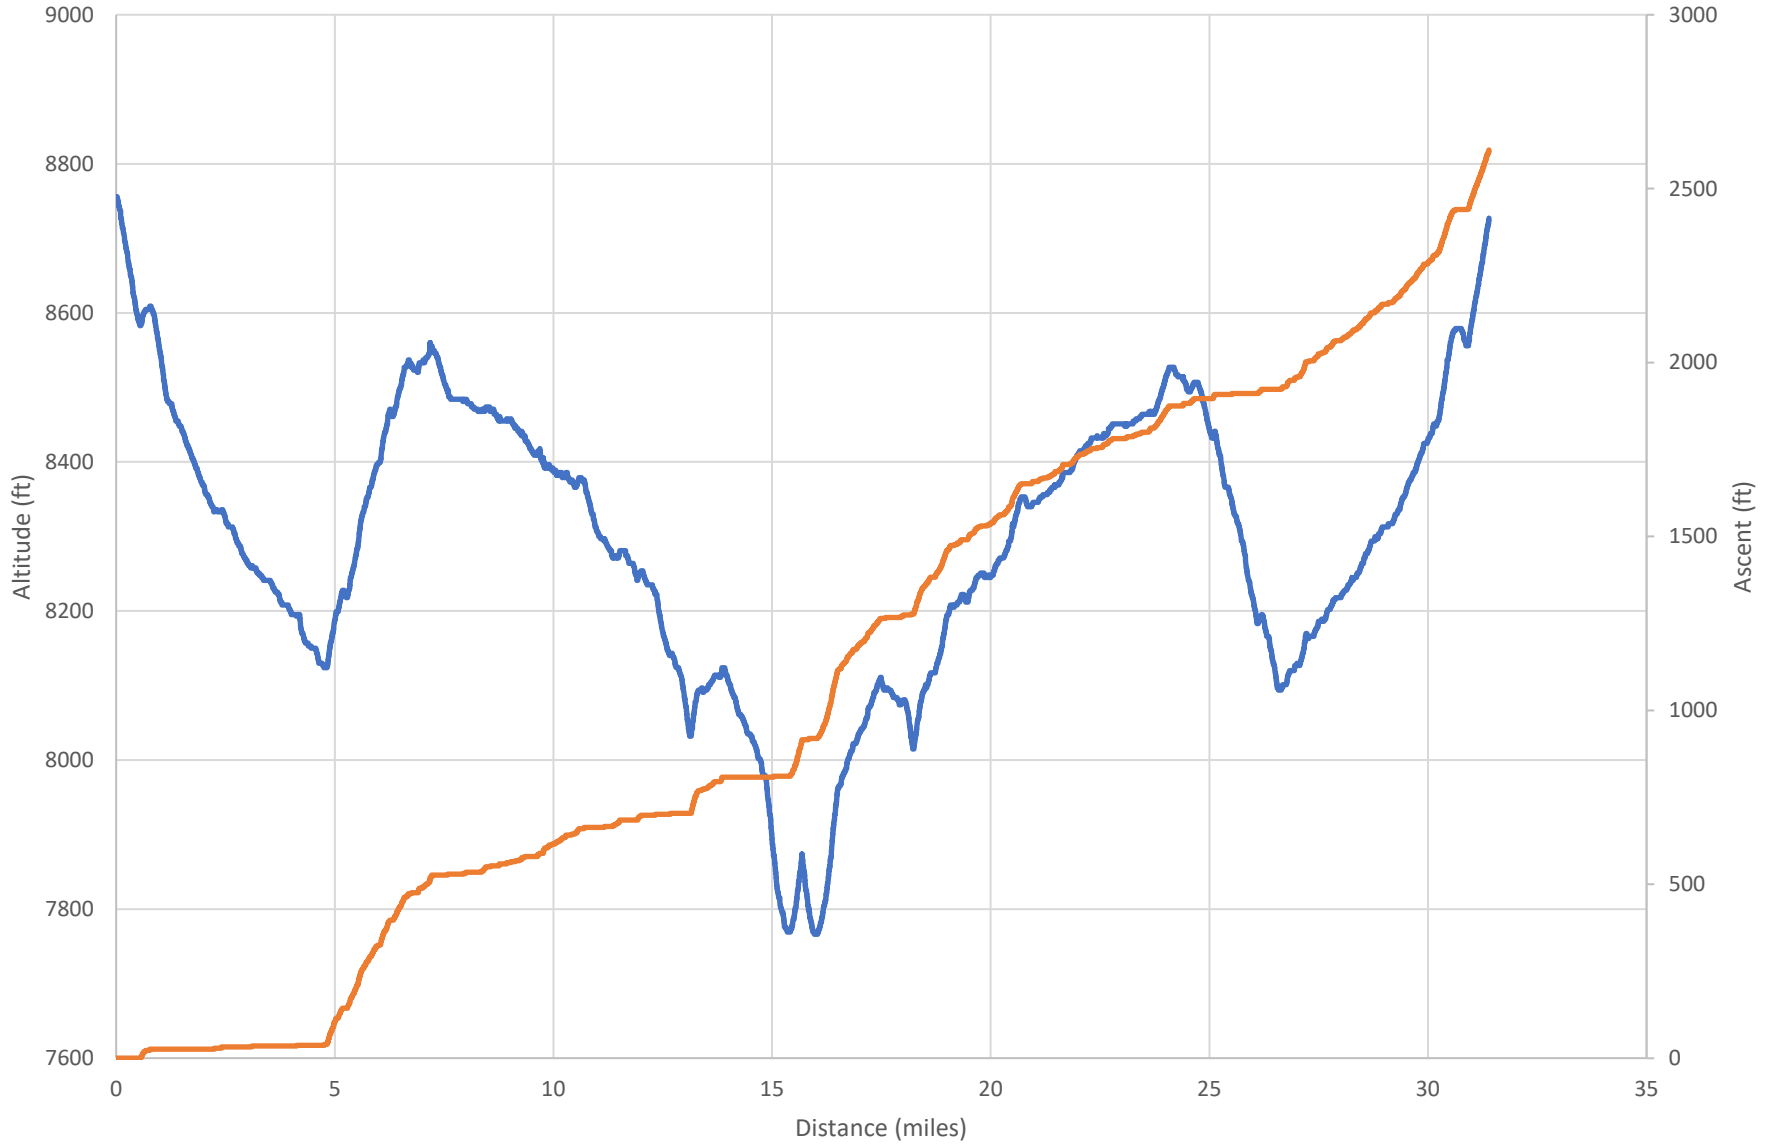

# Rocky Mountain 50K

— Altitude — Ascent