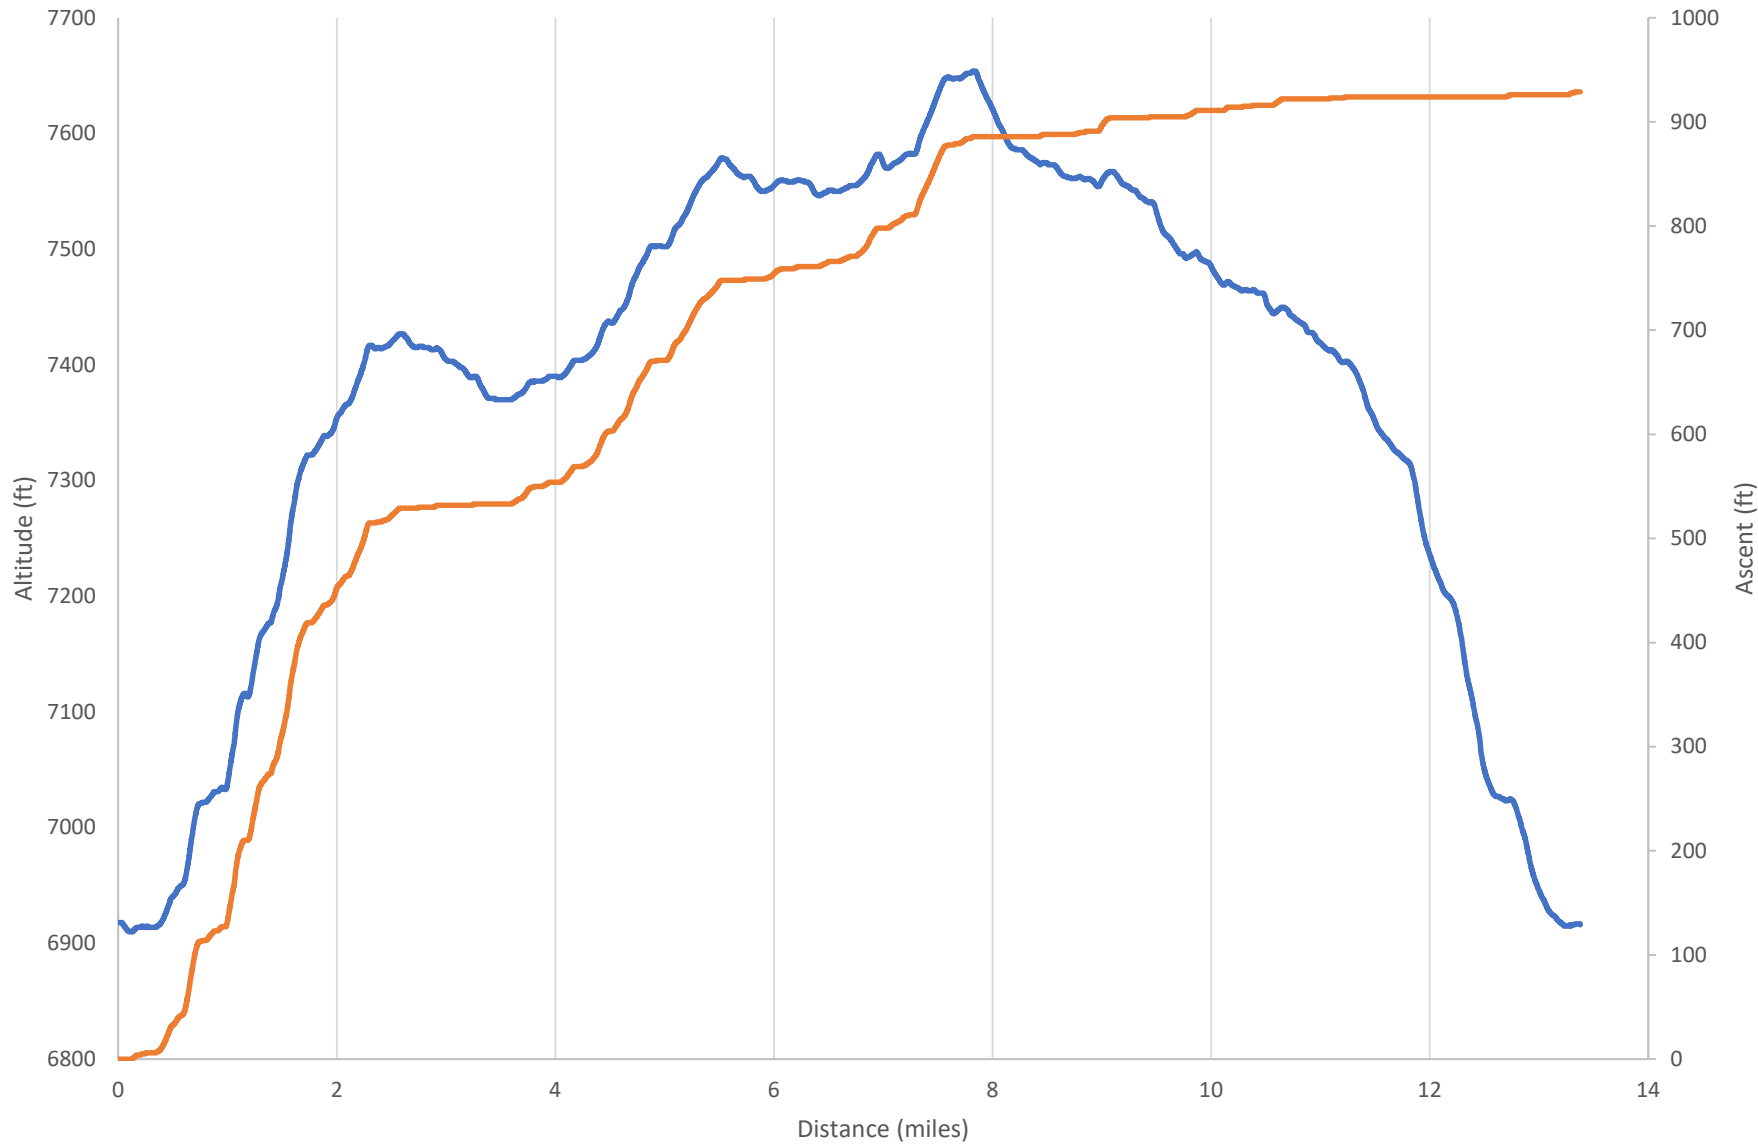

Flagstaff Half Marathon

— Altitude — Ascent